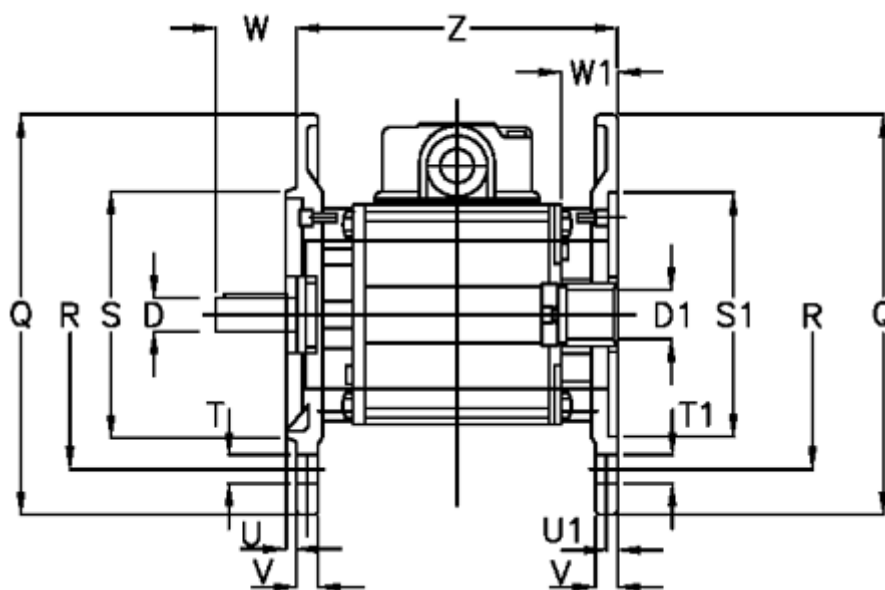

Article number: 4580907124

Description: Brake-Clutch combination
NFF 09-71-EH-B5

Measures

D = 14	U = 3.5
D1 = 14	U1 = 4.0
Q = 160	V = 10
R = 130	W = 30
S = 110	W1 = 31
S1 = 110	Z = 160
T = 9	
T1 = M8	